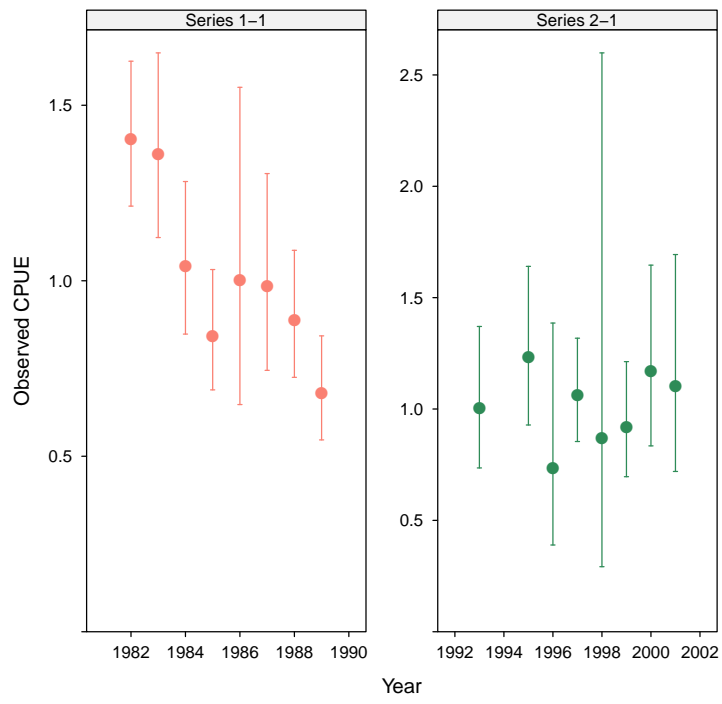

The **scape** gallery

Arni Magnusson

May 1, 2018

Contents

1	Overview	2
2	plotB	3
3	plotCA	4
4	plotCL	7
5	plotIndex	10
6	plotLA	12
7	plotN	14
8	plotSel	17

scape, n. *A view of scenery of any kind, whether consisting of land, water, cloud, or anything else.*

—Oxford English Dictionary

1 Overview

This vignette is only a series of plots, demonstrating how the **scape** plot examples look in a PDF document, as opposed to the default graphics device. Useful for package maintenance and as a visual overview of the package.

A general introduction to the **scape** and **plotMCMC** packages is in the vignette `R goes fishing`.

2 plotB

3 plotCA

4 plotCL

5 plotIndex

6 plotLA

7 plotN

8 plotSel