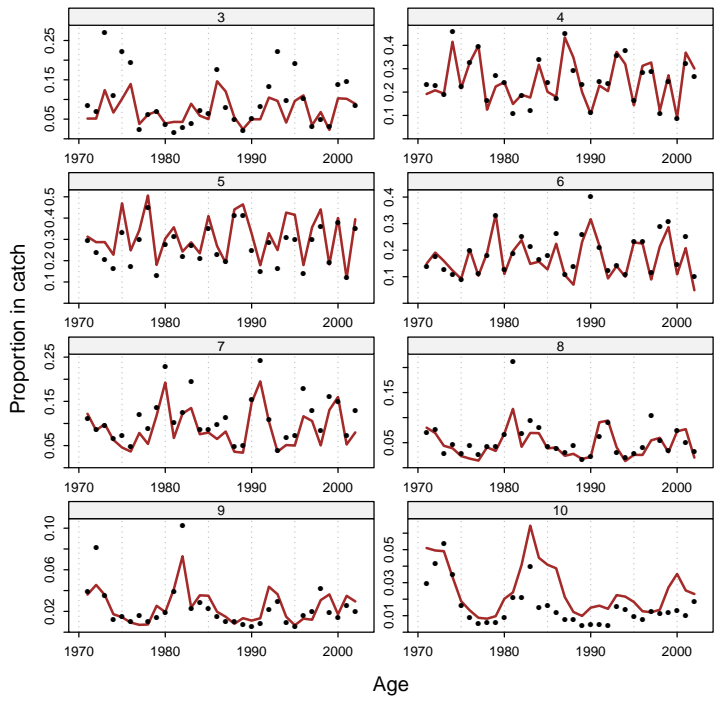

The **scape** gallery

Arni Magnusson

May 1, 2018

Contents

1	Overview	2
2	plotB	3
3	plotCA	4
4	plotCL	7
5	plotIndex	10
6	plotLA	12
7	plotN	14
8	plotSel	17

scape, n. *A view of scenery of any kind, whether consisting of land, water, cloud, or anything else.*

—Oxford English Dictionary

1 Overview

This vignette is only a series of plots, demonstrating how the **scape** plot examples look in a PDF document, as opposed to the default graphics device. Useful for package maintenance and as a visual overview of the package.

A general introduction to the **scape** and **plotMCMC** packages is in the vignette `R goes fishing`.

2 plotB

3 plotCA

4 plotCL

5 plotIndex

6 plotLA

7 plotN

8 plotSel