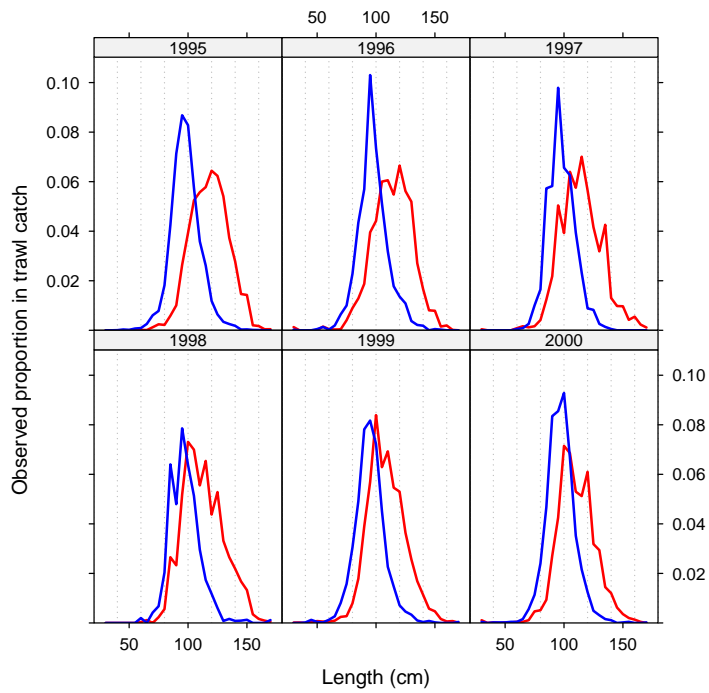

—Oxford English Dictionary

1 Overview

This vignette is only a series of plots, demonstrating how the **scape** plot examples look in a PDF document, as opposed to the default graphics device. Useful for package maintenance and as a visual overview of the package.

A general introduction to the **scape** and **plotMCMC** packages is in the vignette `R goes fishing`.

2 plotB

3 plotCA

4 plotCL

5 plotIndex

6 plotLA

7 plotN

8 plotSel