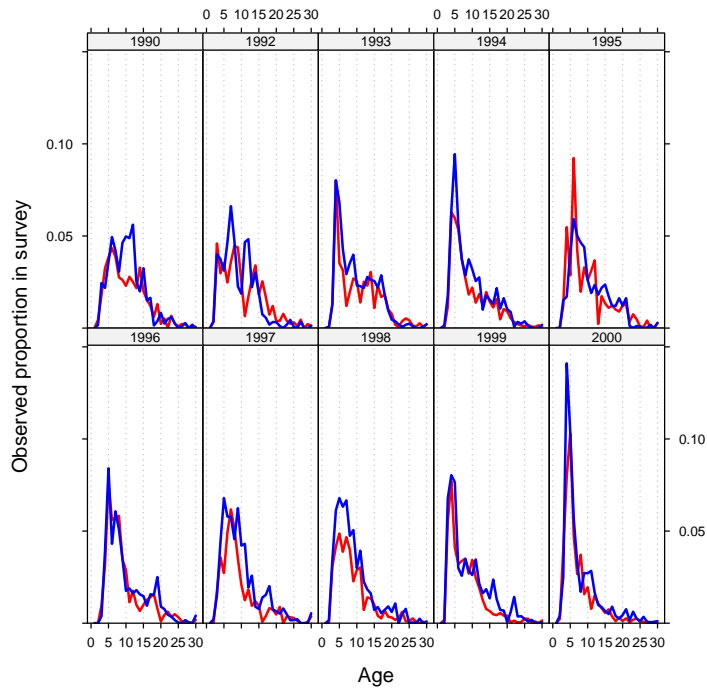

The **scape** gallery

Arni Magnusson

May 1, 2018

Contents

1	Overview	2
2	plotB	3
3	plotCA	4
4	plotCL	7
5	plotIndex	10
6	plotLA	12
7	plotN	14
8	plotSel	17

scape, n. *A view of scenery of any kind, whether consisting of land, water, cloud, or anything else.*

—Oxford English Dictionary

1 Overview

This vignette is only a series of plots, demonstrating how the **scape** plot examples look in a PDF document, as opposed to the default graphics device. Useful for package maintenance and as a visual overview of the package.

A general introduction to the **scape** and **plotMCMC** packages is in the vignette `R goes fishing`.

2 plotB

3 plotCA

4 plotCL

5 plotIndex

6 plotLA

7 plotN

8 plotSel