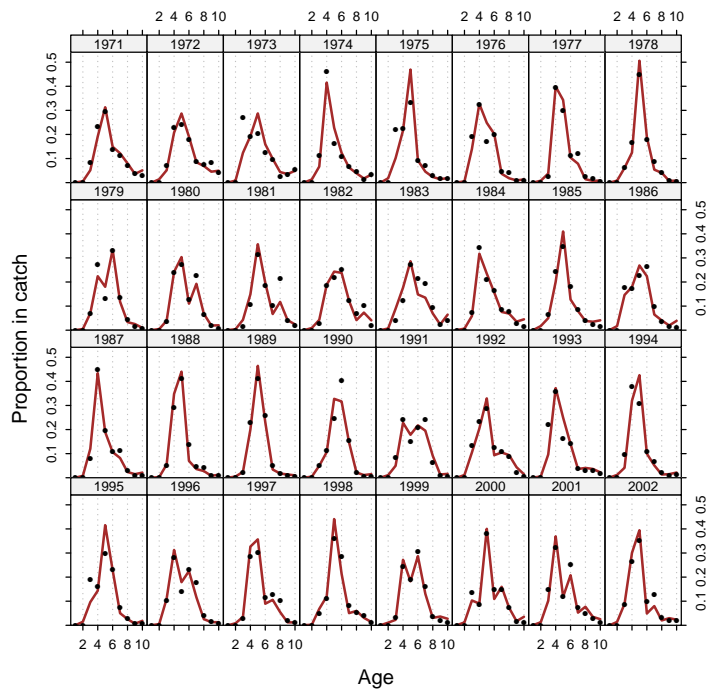

The **scape** gallery

Arni Magnusson

May 1, 2018

Contents

1	Overview	2
2	plotB	3
3	plotCA	4
4	plotCL	7
5	plotIndex	10
6	plotLA	12
7	plotN	14
8	plotSel	17

scape, n. *A view of scenery of any kind, whether consisting of land, water, cloud, or anything else.*

—Oxford English Dictionary

1 Overview

This vignette is only a series of plots, demonstrating how the **scape** plot examples look in a PDF document, as opposed to the default graphics device. Useful for package maintenance and as a visual overview of the package.

A general introduction to the **scape** and **plotMCMC** packages is in the vignette `R goes fishing`.

2 plotB

3 plotCA

4 plotCL

5 plotIndex

6 plotLA

7 plotN

8 plotSel