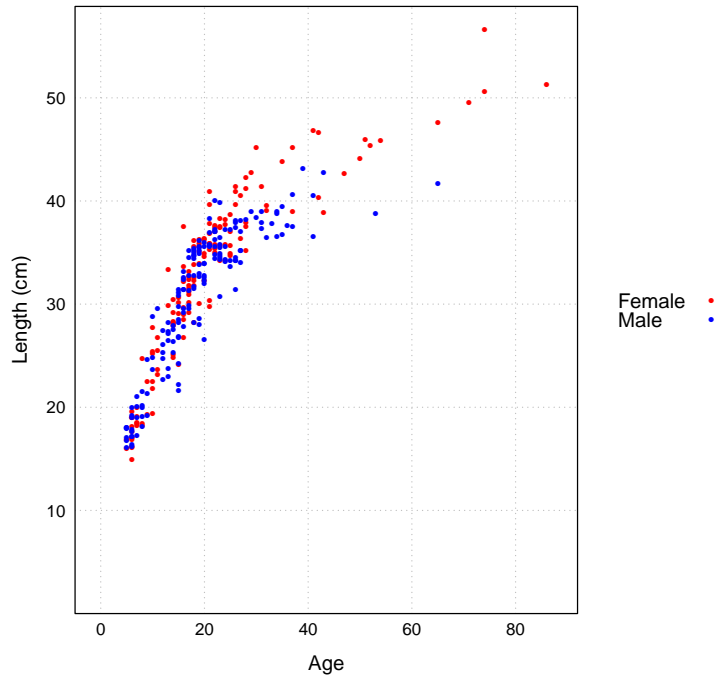

—Oxford English Dictionary

1 Overview

This vignette is only a series of plots, demonstrating how the **scape** plot examples look in a PDF document, as opposed to the default graphics device. Useful for package maintenance and as a visual overview of the package.

A general introduction to the **scape** and **plotMCMC** packages is in the vignette `R goes fishing`.

2 plotB

3 plotCA

4 plotCL

5 plotIndex

6 plotLA

7 plotN

8 plotSel