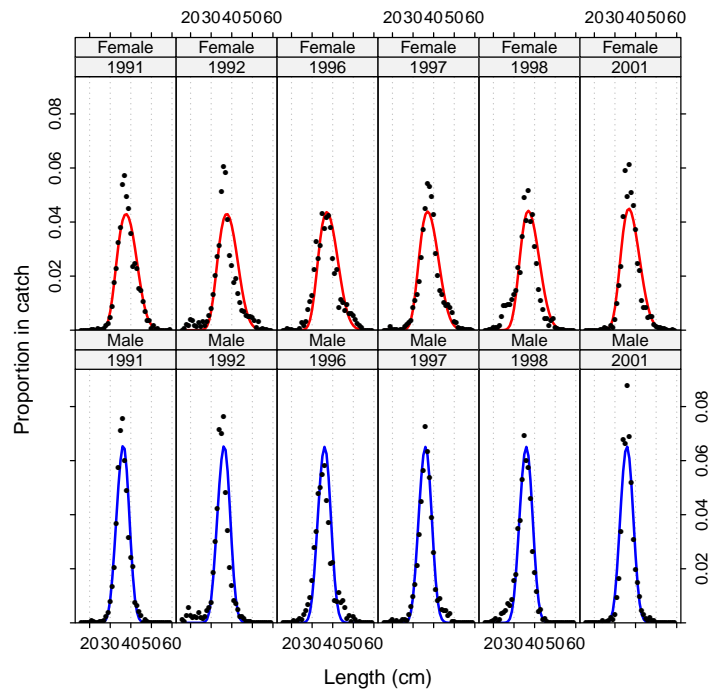

The **scape** gallery

Arni Magnusson

May 1, 2018

Contents

1	Overview	2
2	plotB	3
3	plotCA	4
4	plotCL	7
5	plotIndex	10
6	plotLA	12
7	plotN	14
8	plotSel	17

scape, n. *A view of scenery of any kind, whether consisting of land, water, cloud, or anything else.*

A general introduction to the **scape** and **plotMCMC** packages is in the vignette `R goes fishing`.

2 plotB

3 plotCA

4 plotCL

5 plotIndex

6 plotLA

7 plotN

8 plotSel