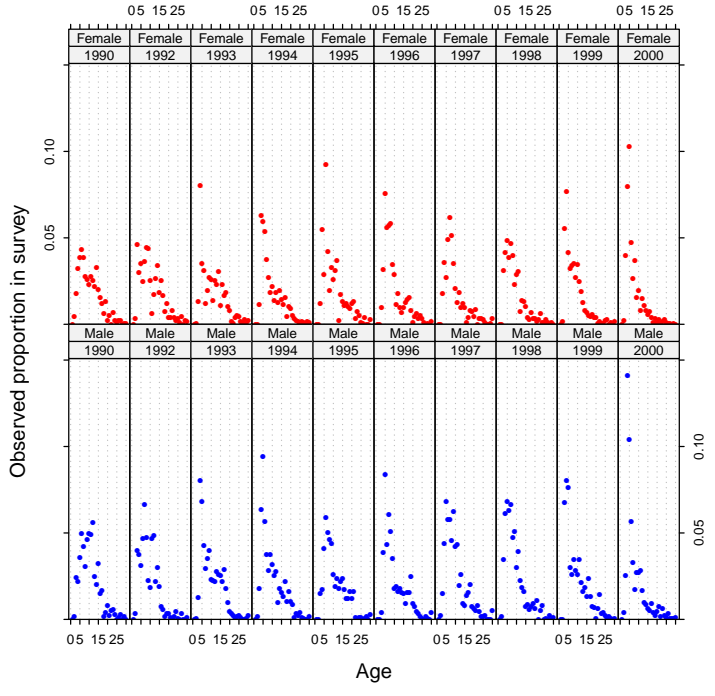

The **scape** gallery

Arni Magnusson

May 1, 2018

Contents

1	Overview	2
2	plotB	3
3	plotCA	4
4	plotCL	7
5	plotIndex	10
6	plotLA	12
7	plotN	14
8	plotSel	17

scape, n. *A view of scenery of any kind, whether consisting of land, water, cloud, or anything else.*

—Oxford English Dictionary

1 Overview

This vignette is only a series of plots, demonstrating how the **scape** plot examples look in a PDF document, as opposed to the default graphics device. Useful for package maintenance and as a visual overview of the package.

A general introduction to the **scape** and **plotMCMC** packages is in the vignette `R goes fishing`.

2 plotB

3 plotCA

4 plotCL

5 plotIndex

6 plotLA

7 plotN

8 plotSel