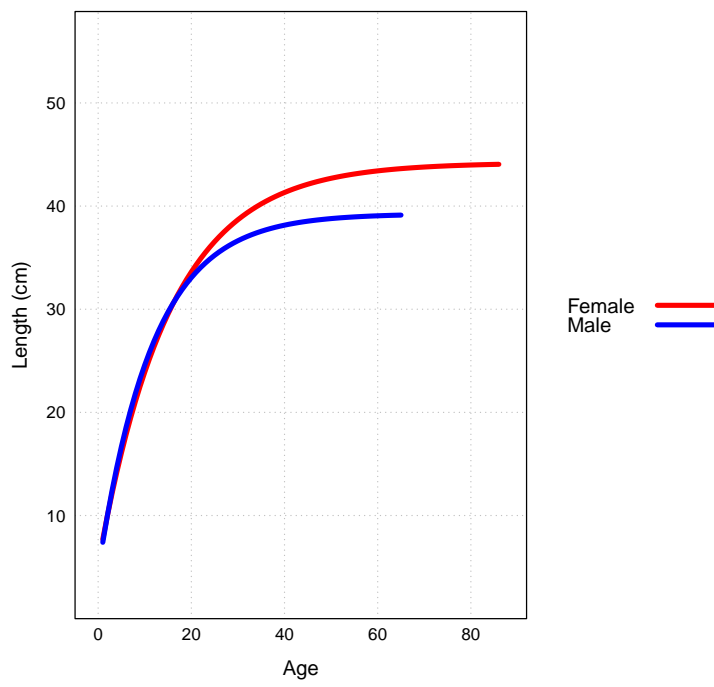

—Oxford English Dictionary

1 Overview

This vignette is only a series of plots, demonstrating how the **scape** plot examples look in a PDF document, as opposed to the default graphics device. Useful for package maintenance and as a visual overview of the package.

A general introduction to the **scape** and **plotMCMC** packages is in the vignette `R goes fishing`.

2 plotB

3 plotCA

4 plotCL

5 plotIndex

6 plotLA

7 plotN

8 plotSel