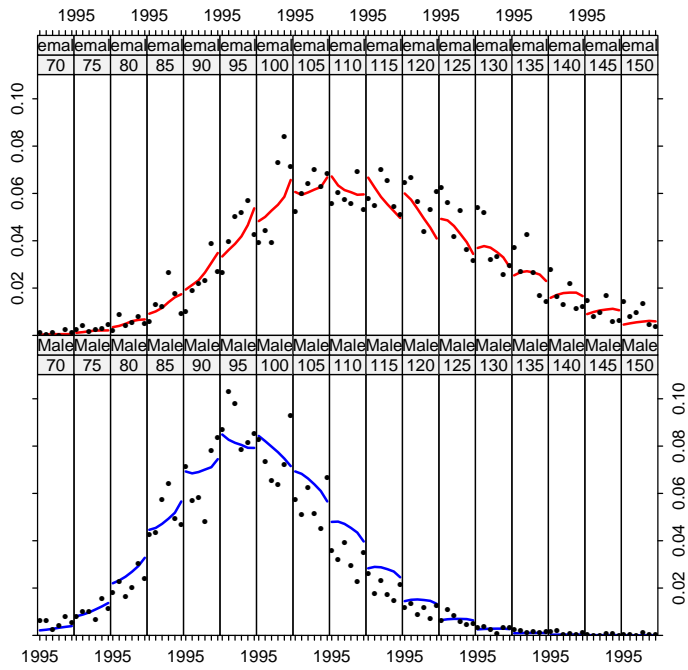

—Oxford English Dictionary

1 Overview

This vignette is only a series of plots, demonstrating how the **scape** plot examples look in a PDF document, as opposed to the default graphics device. Useful for package maintenance and as a visual overview of the package.

A general introduction to the **scape** and **plotMCMC** packages is in the vignette `R goes fishing`.

2 plotB

3 plotCA

4 plotCL

5 plotIndex

6 plotLA

7 plotN

8 plotSel